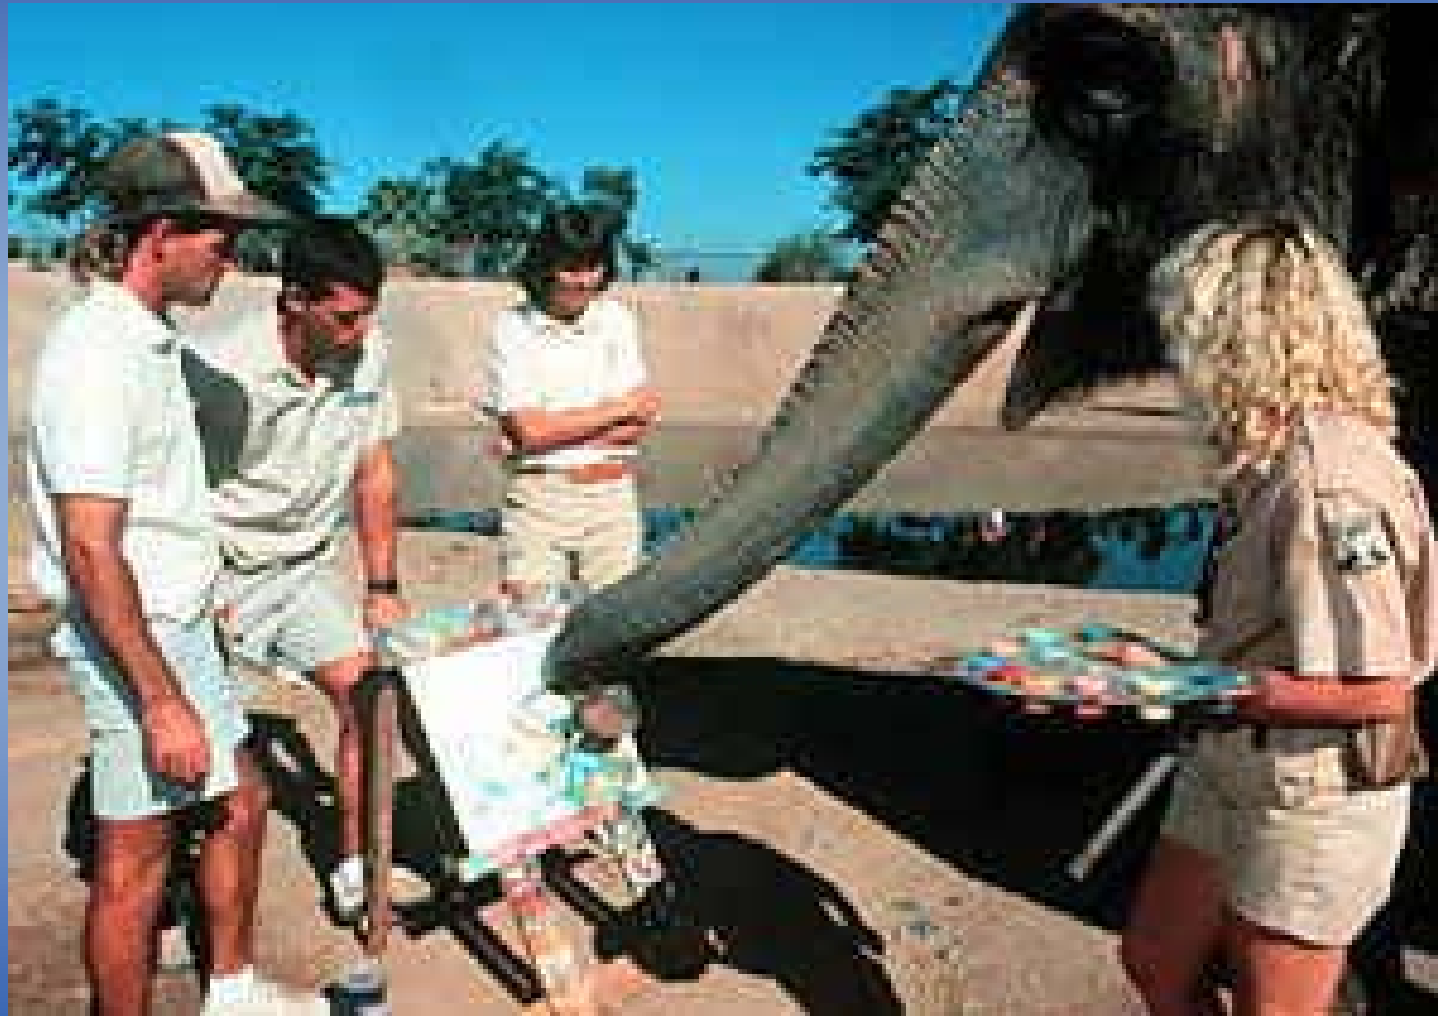

The Story of Ruby— The Elephant

Photos courtesy of the Phoenix Zoo

- Shipped from Thailand at seven months old.
- Brought to Phoenix Zoo.
- Darling of the zoo.
- Grew to be 6,000lbs!
- At first Ruby was the only elephant in the Phoenix Zoo.

When she arrived in Phoenix, Ruby's first roommate was a goat named "Pearl."

Elephant FYI:

- They are social animals and do best with other elephants.
- Isolation is hard on such a small elephant.
- Elephants need to stay busy with physical activities while in captivity.
- Need to have a life and not be kept.

Ruby Started to Develop Problem Behaviors!

What Do You Do With an Elephant With These Behaviors?

Change Ruby's Environment!

- Phoenix Zoo acquired other elephants for companionship.
- Assigned new caregivers with *caring* attitude.
- New enclosure with more space.

Problem Behaviors Disappeared

- Ruby started to thrive
- Caregivers made the startling discovery that . . .

Ruby Loved to Paint!

Ruby's Paintings

- Compared to other modern artists.
- Paintings showcased in galleries and museums.
- Profits go to Phoenix Zoo Conservation Fund.